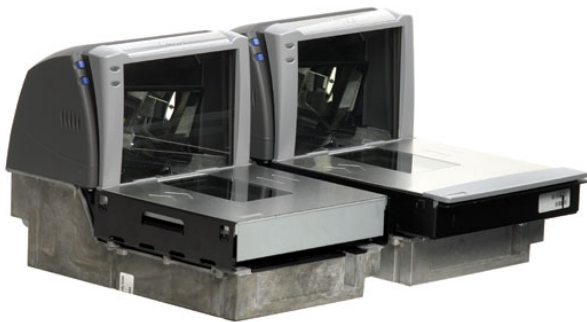

Top Facts for Buying PSC:

Magellan® 8500

Magellan® 8500 Models

Model 8500 – Short Scanner	11.5" x 16.5" / 29.2 cm x 41.9 cm
Model 8501 – Long Scanner	11.5" x 20.0" / 29.2 cm x 50.8 cm
Model 8502 – Long Scanner/Scale	11.5" x 20.0" / 29.2 cm x 50.8 cm

1 Market Leading Performance With

SurroundScan™ 3D Scanning™ Technology

- SurroundScan™ 3D Scanning™ technology reads all six sides of a scanned object which reduces cashier fatigue and the need for training
- Increases productivity by reducing label orientation
- Improved ergonomics reduce risk of repetitive motion injuries
- Scan pattern optimized for both sweep and presentation scanning.

2 Enhanced All-Weighs™ Scale Platter Reduces Shrink

- Provides easy and accurate weighing of long produce items
- Shrink can be reduced by up to 10% per transaction
- Integrated Produce Rail™ holds produce for faster weighing in any direction

- Built-in diagnostics and numeric display indicate failed assemblies with 98% accuracy
- Compact design allows interface board replacement by removing two screws
- All cable connectors are located in the back for easy access