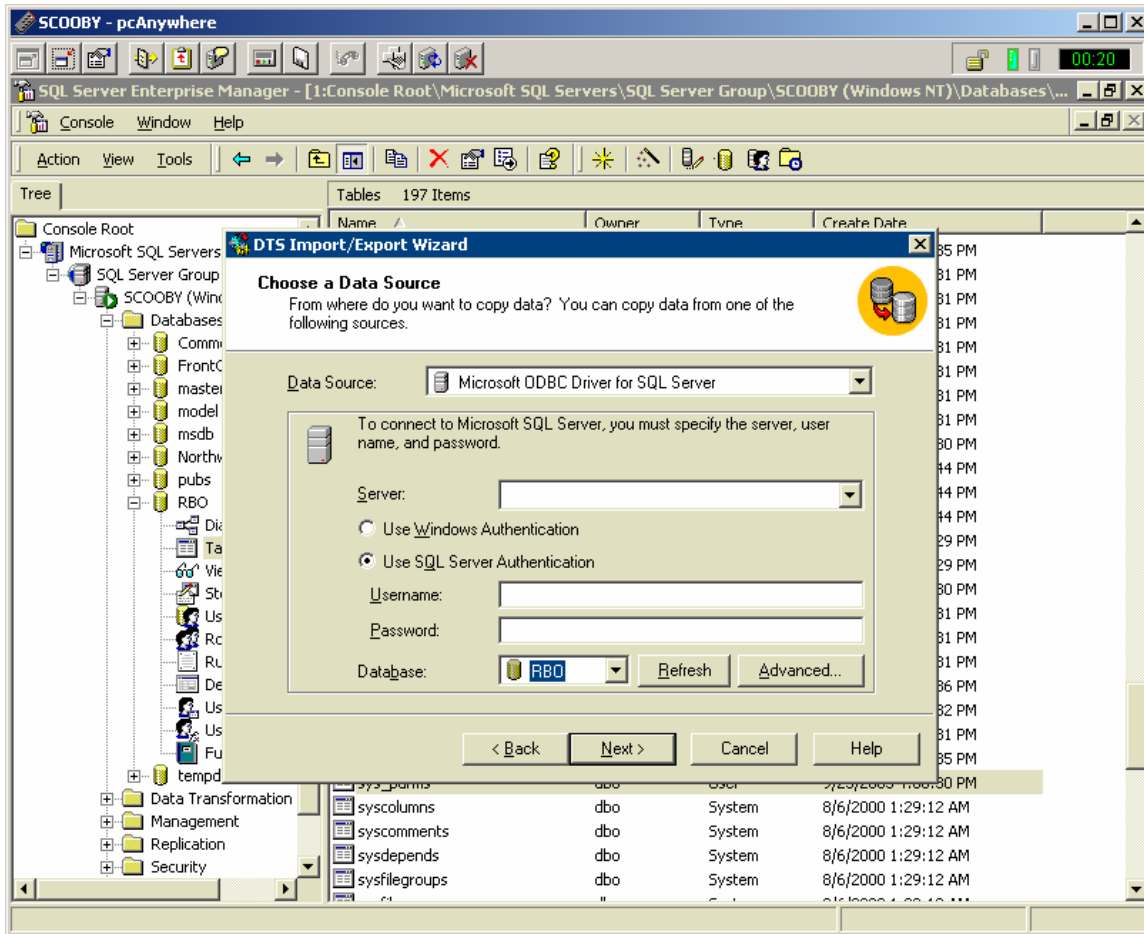

Technical Bulletin

RBO: Importing Data into the RBO Database

RBO-TECH-05:06
February 4, 2005

IMPORTING RBO DATA INTO SQL 2000

Right Click Table, All Tasks, Import Data

Click Next

This document and information are supplied to StoreNext Retail Technologies personnel and third parties to assist them in doing business with StoreNext. They are not to be used or distributed for any other purpose.

Click Next

Click Next

Note to check Use SQL Server Authentication, Click Next

Verify info, Click Next

Click Next

Verify Summary

Click Finish

To Your Success,