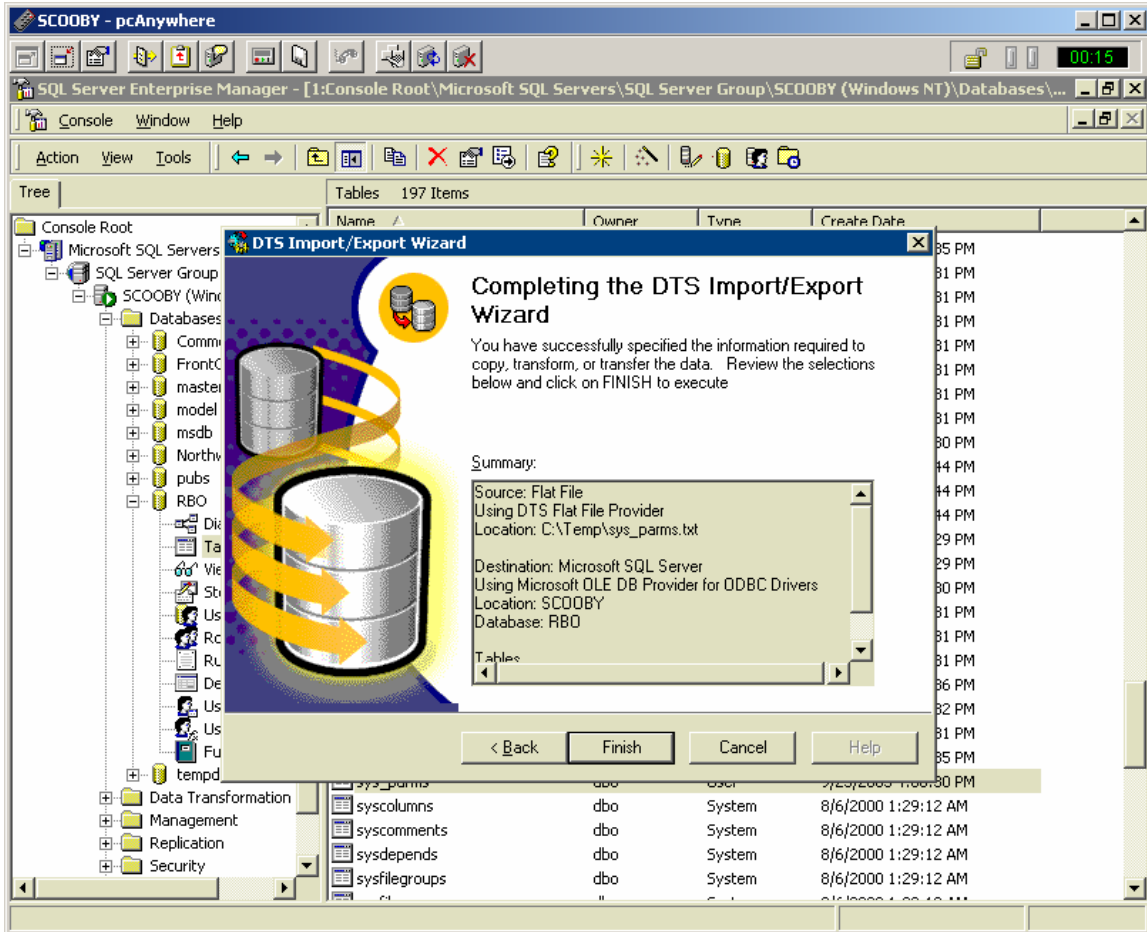

Technical Bulletin

RBO: Importing Data into the RBO Database

RBO-TECH-05:06
February 4, 2005

IMPORTING RBO DATA INTO SQL 2000

Right Click Table, All Tasks, Import Data

Click Next

This document and information are supplied to StoreNext Retail Technologies personnel and third parties to assist them in doing business with StoreNext. They are not to be used or distributed for any other purpose.

Click Next

Click Next

Note to check Use SQL Server Authentication, Click Next

Verify info, Click Next

Click Next

Verify Summary

Click Finish

To Your Success,