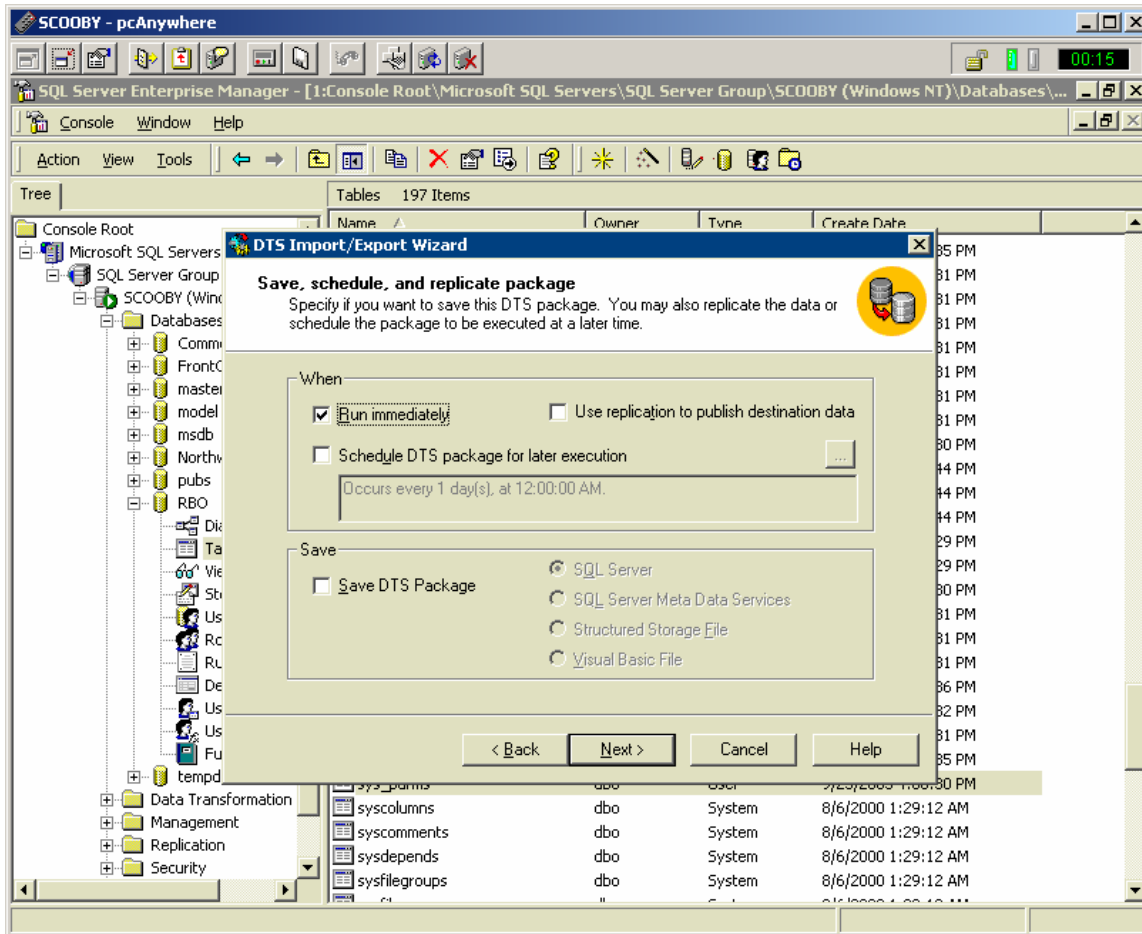

Technical Bulletin

RBO: Importing Data into the RBO Database

RBO-TECH-05:06
February 4, 2005

IMPORTING RBO DATA INTO SQL 2000

Right Click Table, All Tasks, Import Data

Click Next

This document and information are supplied to StoreNext Retail Technologies personnel and third parties to assist them in doing business with StoreNext. They are not to be used or distributed for any other purpose.

Click Next

Click Next

Note to check Use SQL Server Authentication, Click Next

Verify info, Click Next

Click Next

Verify Summary

Click Finish

To Your Success,