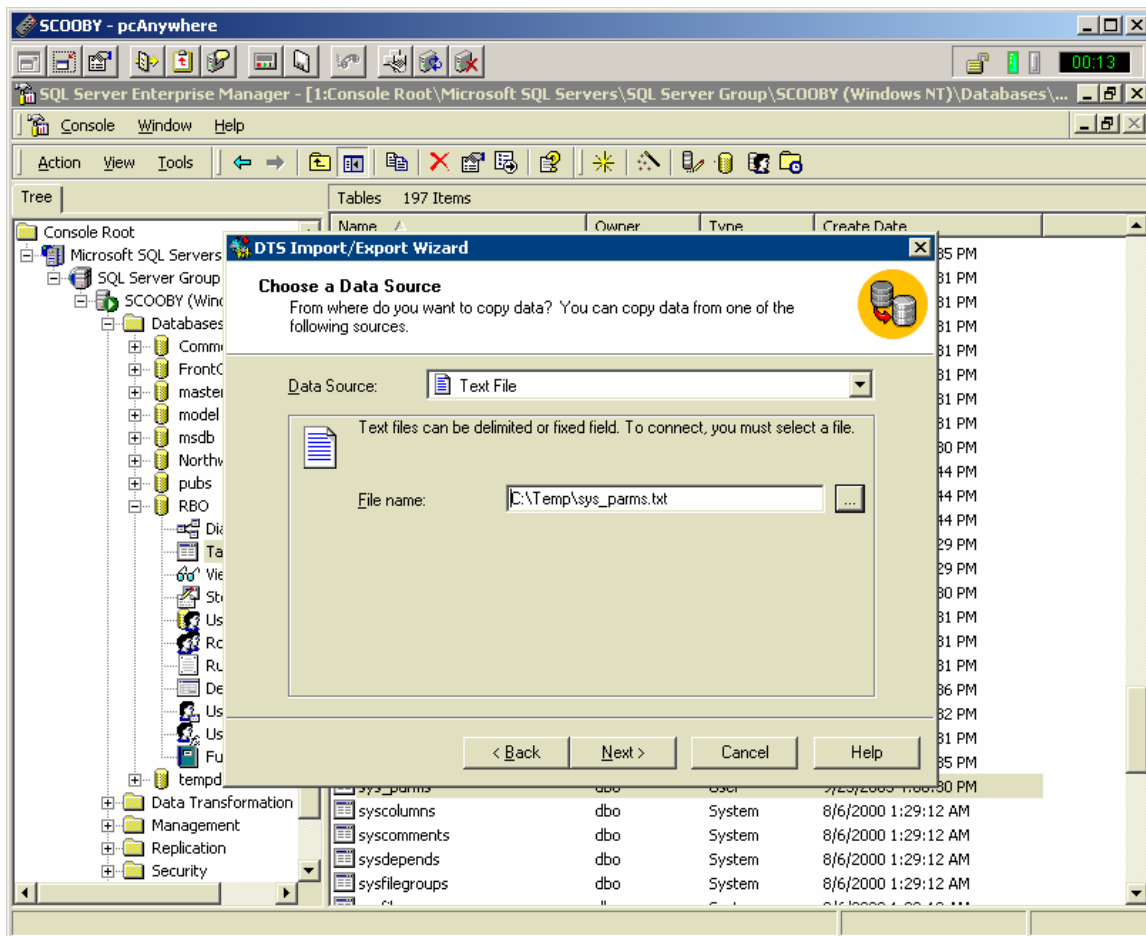

Technical Bulletin

RBO: Importing Data into the RBO Database

RBO-TECH-05:06
February 4, 2005

IMPORTING RBO DATA INTO SQL 2000

Right Click Table, All Tasks, Import Data

Click Next

This document and information are supplied to StoreNext Retail Technologies personnel and third parties to assist them in doing business with StoreNext. They are not to be used or distributed for any other purpose.