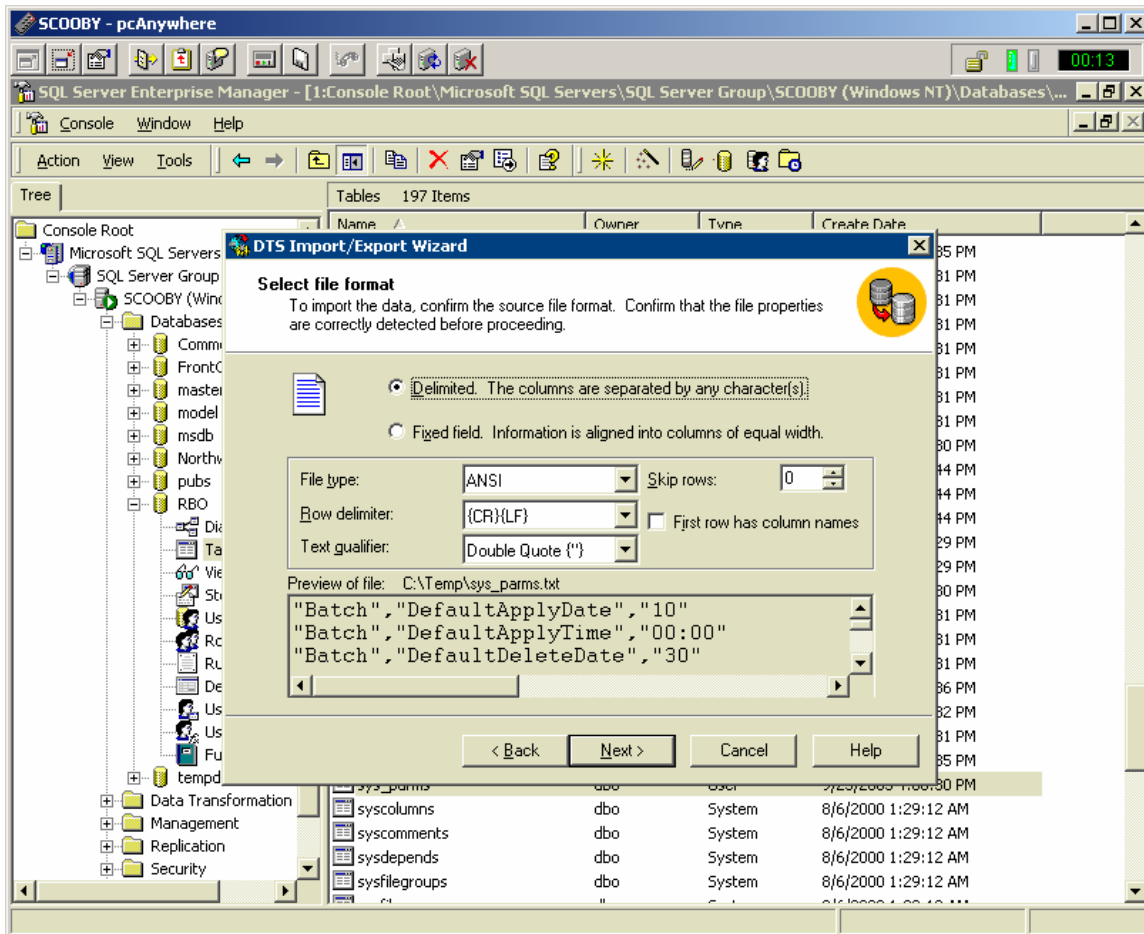

Click Next

Take Defaults