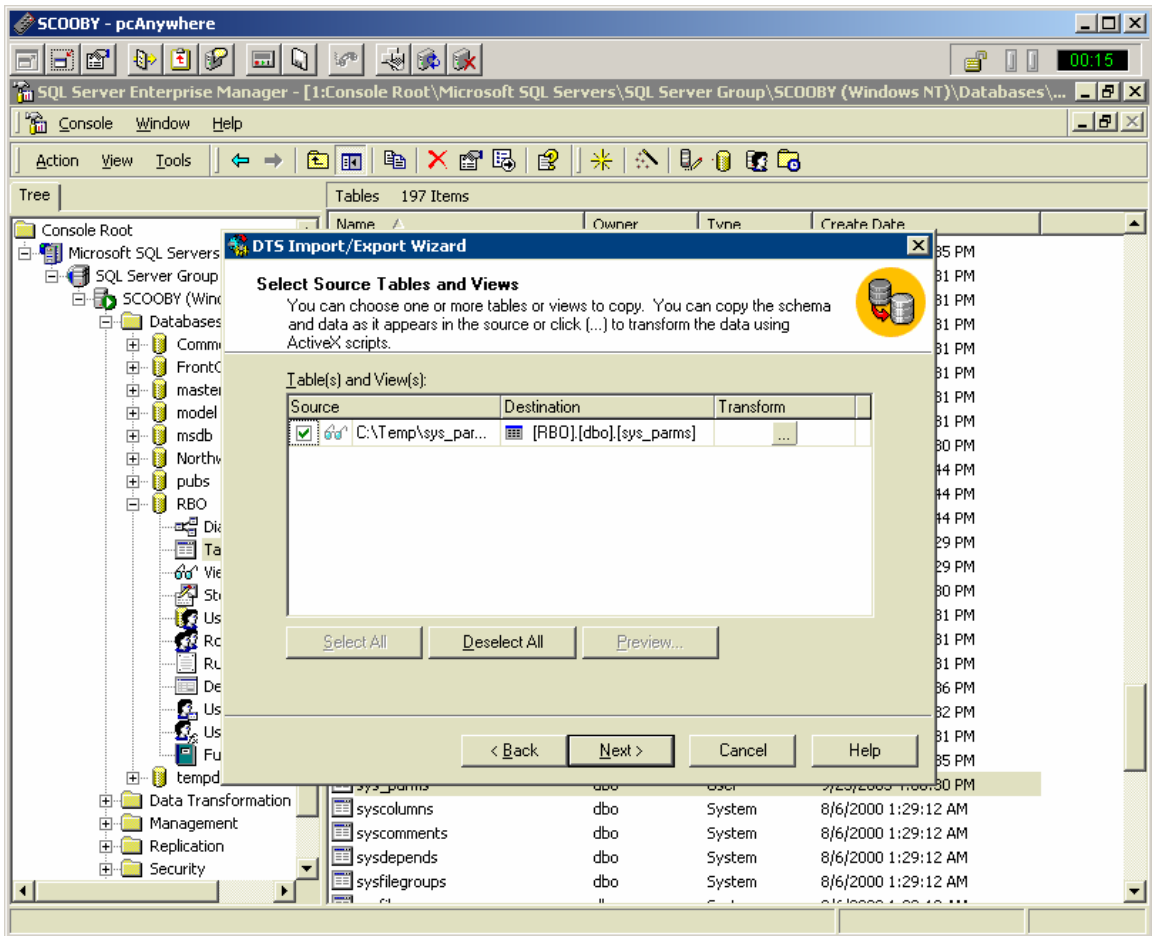

Technical Bulletin

RBO: Importing Data into the RBO Database

RBO-TECH-05:06
February 4, 2005

IMPORTING RBO DATA INTO SQL 2000

Right Click Table, All Tasks, Import Data

Click Next

This document and information are supplied to StoreNext Retail Technologies personnel and third parties to assist them in doing business with StoreNext. They are not to be used or distributed for any other purpose.

Click Next

Click Next

Note to check Use SQL Server Authentication, Click Next

Verify info, Click Next

Click Next

Verify Summary

Click Finish

To Your Success,