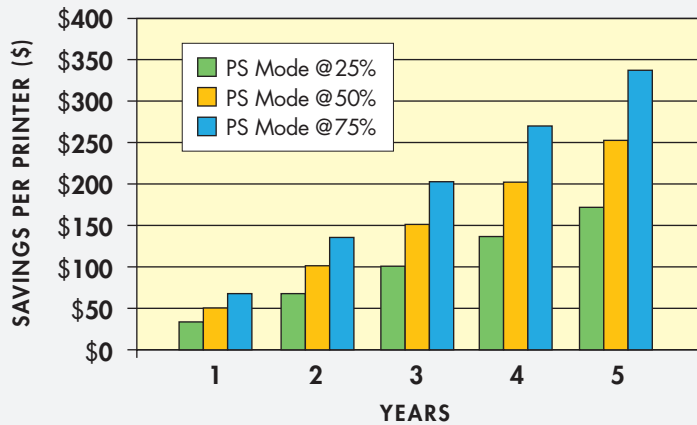

TM-T88V with 75% Reduction

Lunch		
Table#: 23		
5/4/2011		
Person: 1,2,3,4		
Time	Check #	Srvr
4:11:47 PM	40073	Alain
1	Scallops	10.95
1	Side Fries	4.95
1	Scallops	13.95
1	Pork Chop	22.95
1	Leab Shank	24.95
1	Apple Strudel	5.95
1	Warm Choc Cake	5.95
1	Water 750 ml	4.95
3	Stoll	30.00
Food Sub-Total		89.65
Beverage Sub-Total		34.95
Gratuity		00.00
SUB TOTAL		124.60
SALES TAX		11.06
TOTAL		135.66
THANK YOU FOR DINING WITH US! VISIT ZAGAT.COM TO RATE THE TAVERN!		

Reduce paper and energy costs with Epson's TM-T88V!

COST SAVINGS FOR A TM-T88V PRINTER USING PAPER-SAVING MODES

A TM-T88V printer using the 75% paper-saving mode provides cost savings of more than \$300 over a 5 year period. For a user with 1000 printers, the cost savings would be well over \$300,000!