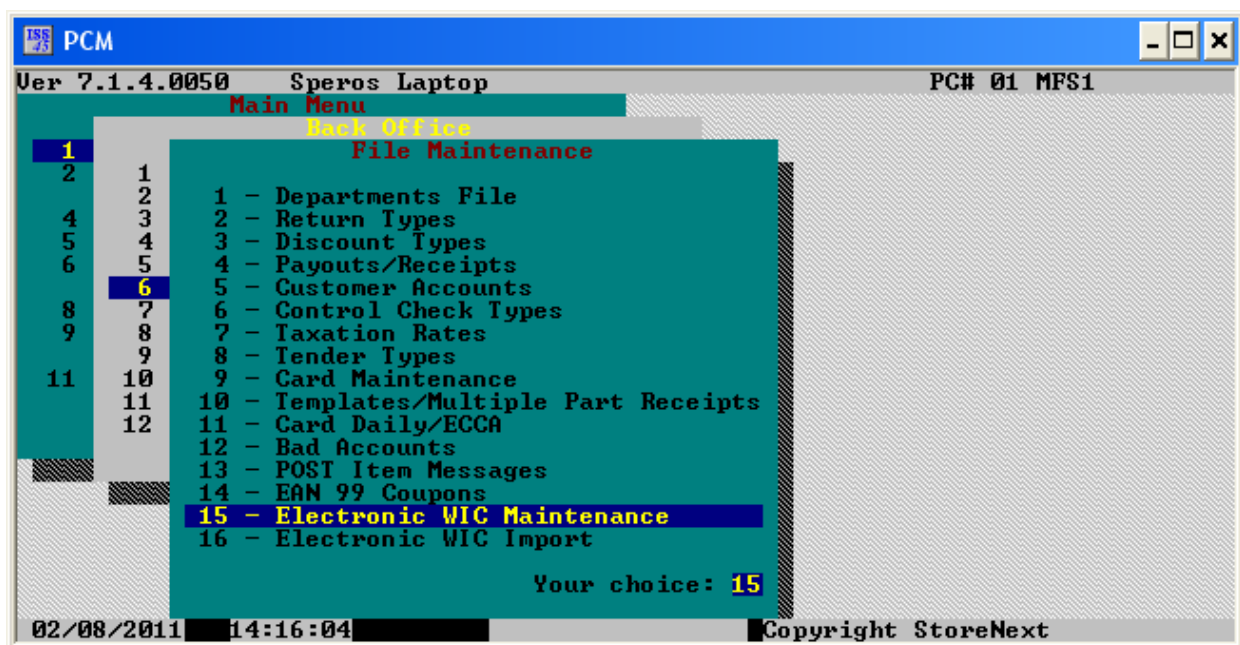

Technical Bulletin

ISS45 New WIC EBT Screens in 7140-050

ISS45-TECH-11:03

February 11, 2011

With the release of ISS45 7.1.4.0-050 the Online EBT WIC and Smart EBT WIC maintenance screens will be built into the system.

In the past (with V7.1.3.0-090 and forward) it was required that you add links to these screens on the ISS45 main screen.

The new screens will be at 1-6-15 and 1-6-16 on all 7.1.4.0-050 systems (see below).

NOTE:

Changes to these screens (1-6-15 and 1-6-16) **must be made** on MFS1. The changes for these screens are not transmitted to MFS2 or any LFS in the system. Any changes to these screens made from either MFS2 or any LFS will **not** result in these changes being transmitted to MFS1.