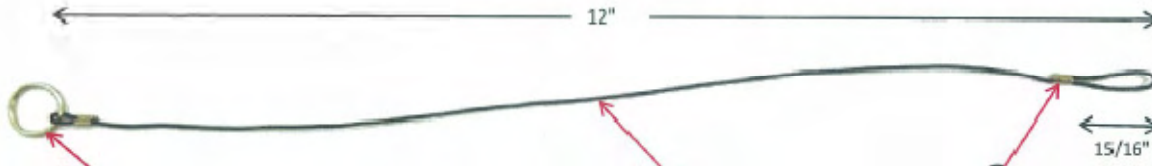

**Subject: New Stylus and Tether for iPad**

**Overview**

A new Stylus and Tether are now released for the iPad Handheld product. The Stylus has a spring loaded tip to improve reliability and customer tactile esthetics. It will also prevent damage to the internal Reset buttons on the iPad due to over stressing by the operator.

The Stylus is the same as was used on a previous TeamPad 7500 product line.

**Tether – P/N X6767FTXS**

**Stylus – P/N KD02901-1754**

	DATE
	_____
	_____
	_____