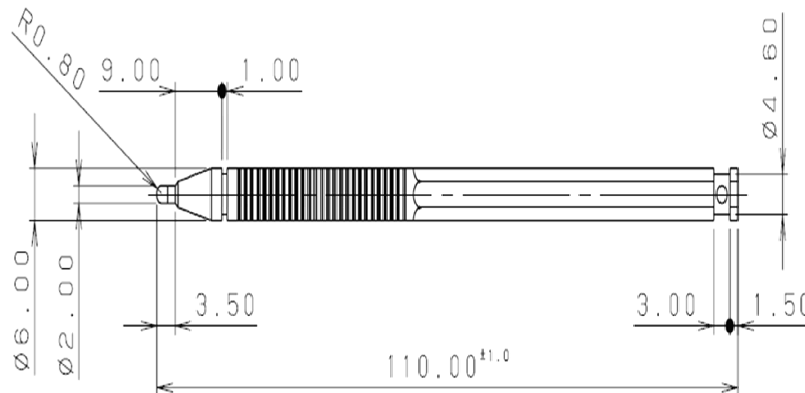

**Subject: New Stylus and Tether for iPad**

**Overview**

A new Stylus and Tether are now released for the iPad Handheld product. The Stylus has a spring loaded tip to improve reliability and customer tactile esthetics. It will also prevent damage to the internal Reset buttons on the iPad due to over stressing by the operator.

The Stylus is the same as was used on a previous TeamPad 7500 product line.

**Tether – P/N X6767FTXS**

**Stylus – P/N KD02901-1754**

	DATE
	_____
	_____
	_____