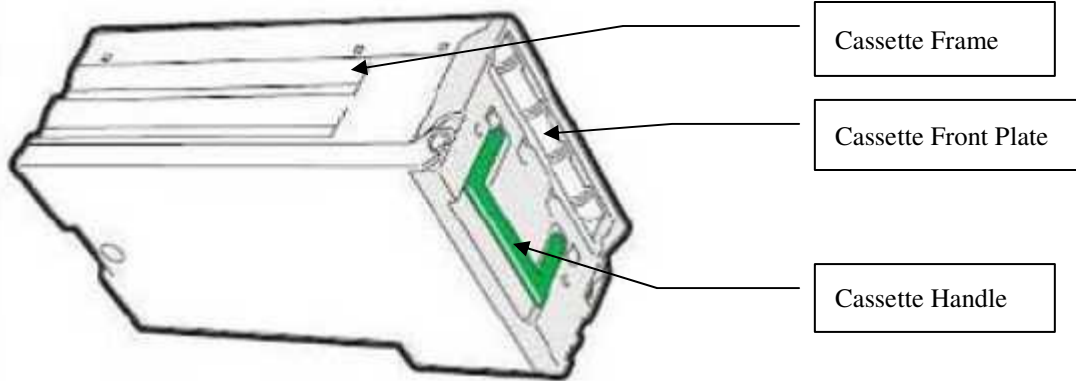

Subject: GBRU-GBNA Cassette Identification

Overview

Informational advisory regarding Fujitsu GBRU and GBNA Cassette identification; distinguishing between narrow vs. wide guide type and recycler vs. deposit cassettes.

Color Code Template:

1. Cassette Frame (body)
 - a. Black for all GBRU and GBNA Cassettes
2. Cassette Front Plate
 - a. White for non-denomination specific GBRU Cassettes
 - b. Blue for non-denomination specific GBNA Cassettes
 - c. Black for US Dollar GBRU cassettes
3. Cassette Handle
 - a. Green for wide guide GBRU or GBNA Cassettes
 - b. Blue for narrow guide GBRU or GBNA Cassettes